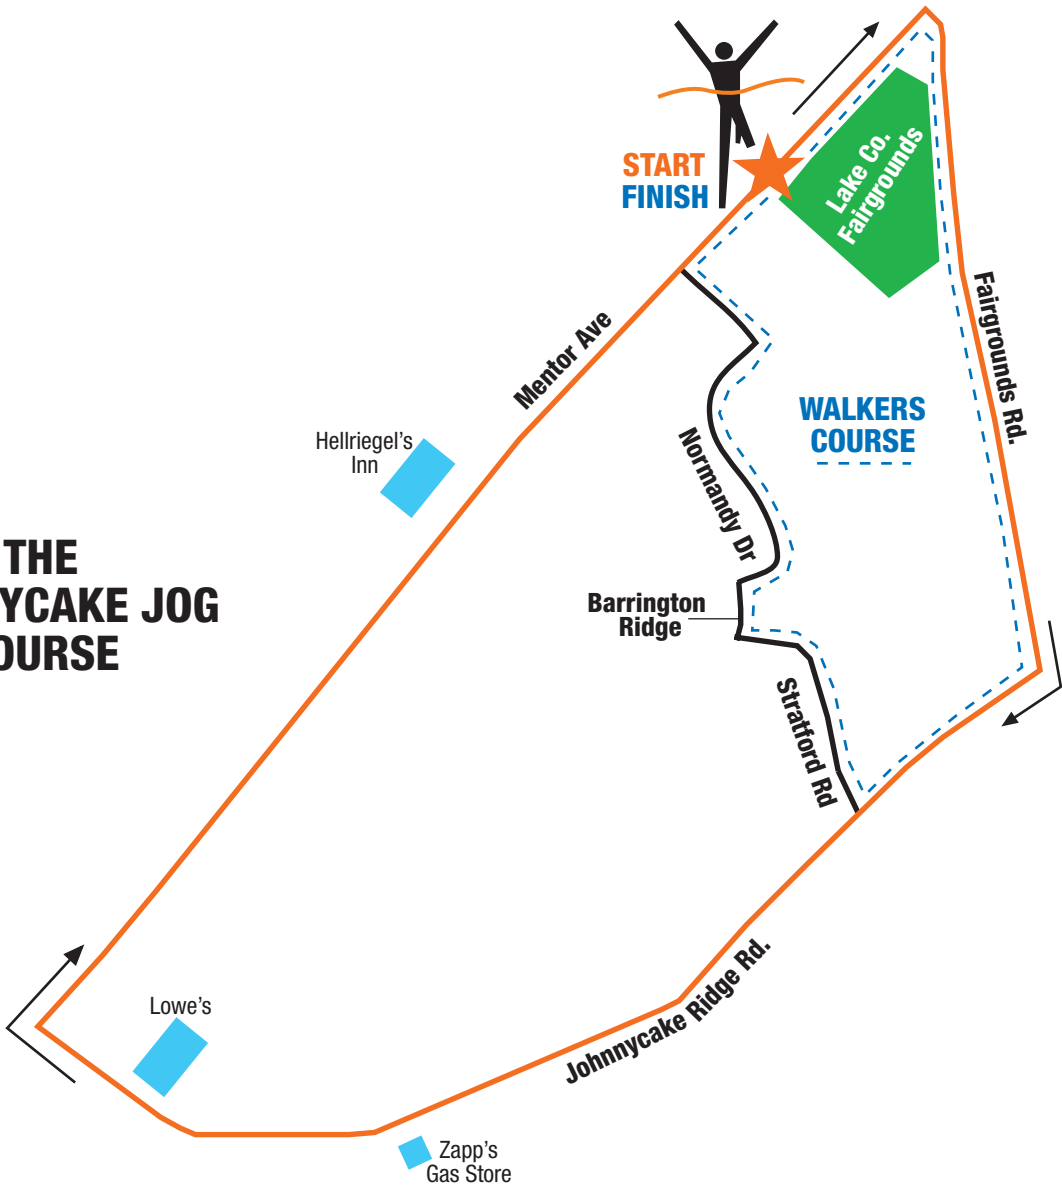

THE JOHNNYCAKE JOG COURSE

START
FINISH

Lake Co.
Fairgrounds

WALKERS
COURSE

Mentor Ave

Fairgrounds Rd.

Hellriegel's
Inn

Normandy Dr

Barrington
Ridge

Statford Rd

Lowe's

Johnnycake Ridge Rd.

Zapp's
Gas Store